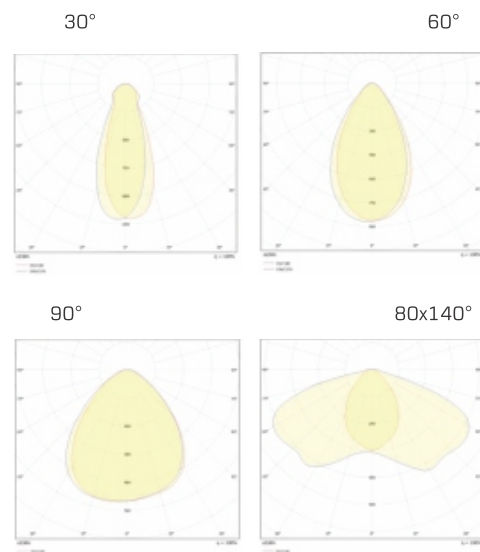

## RHINO FLOODLIGHT

30-600 watt LED area luminaire  
IP65 | 30°, 60°, 90°, 80°x140° Beam Angle |  
Surface Mount

### Performance

### Dimensions

### Photometric Data