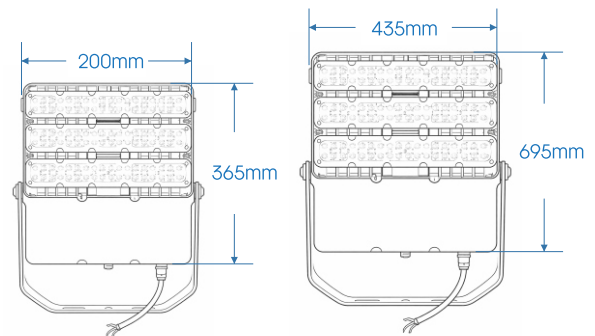

## RHINO FLOODLIGHT

30-600 watt LED area luminaire  
IP65 | 30°, 60°, 90°, 80°x140° Beam Angle |  
Surface Mount

### Dimensions

# RHINO FLOODLIGHT

30-600 watt LED area luminaire  
 IP65 | 30°, 60°, 90°, 80°x140° Beam Angle |  
 Surface Mount