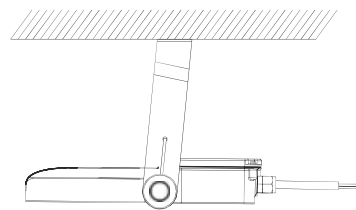

RHINO FLOODLIGHT

30-600 watt LED area luminaire
IP65 | 30°, 60°, 90°, 80°x140° Beam Angle |
Surface Mount

Technical Specifications

Model No.	Dimensions (mm)	Power	Lumen lm/W	CCT (K)	CRI	Beam Angle	UGR	SDCM
FLR00080	346*200*65	50W	160	4000K	>70 | >80	80°x140°	19	<4
FLR00081	365*310*60	100W	160	4000K	>70 | >80	80°x140°	19	<4
FLR00082	365*365*60	150W	160	4000K	>70 | >80	80°x140°	19	<4
FLR00083	365*420*60	200W	160	4000K	>70 | >80	80°x140°	19	<4
FLR00084	365*420*60	250W	160	4000K	>70 | >80	80°x140°	19	<4
FLR00085	695*385*65	300W	160	4000K	>70 | >80	80°x140°	19	<4
FLR00086	695*435*65	400W	160	4000K	>70 | >80	80°x140°	19	<4
FLR00087	695*435*65	500W	160	4000K	>70 | >80	80°x140°	19	<4
FLR00088	695*435*65	600W	160	4000K	>70 | >80	80°x140°	19	<4
FLR00089	346*200*65	50W	160	5000K	>70 | >80	80°x140°	19	<4
FLR00090	365*310*60	100W	160	5000K	>70 | >80	80°x140°	19	<4
FLR00091	365*365*60	150W	160	5000K	>70 | >80	80°x140°	19	<4
FLR00092	365*420*60	200W	160	5000K	>70 | >80	80°x140°	19	<4
FLR00093	365*420*60	250W	160	5000K	>70 | >80	80°x140°	19	<4
FLR00094	695*385*65	300W	160	5000K	>70 | >80	80°x140°	19	<4
FLR00095	695*435*65	400W	160	5000K	>70 | >80	80°x140°	19	<4
FLR00096	695*435*65	500W	160	5000K	>70 | >80	80°x140°	19	<4
FLR00097	695*435*65	600W	160	5000K	>70 | >80	80°x140°	19	<4

Mounting Options