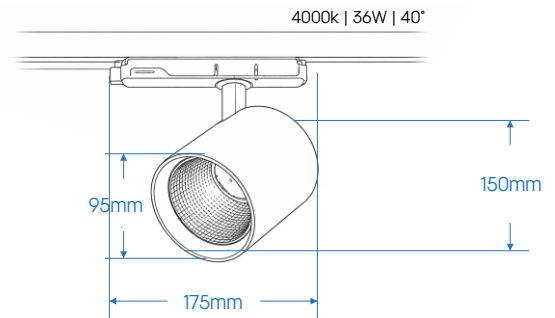

## LUMA TRACK SPOT

25, 35 watt LED area luminaire  
 IP20 | 15°, 24°, 36°, 60° Beam Angle | Recessed Mount

### Dimensions

### Performance

Model No.	Dimensions (mm)	Power	Lumen lm/W	CCT (K)	CRI	Beam Angle	UGR	SDCM
LUM00103	Ø145*111	25W	120	4000K	>90	15°   24°   36°   60°	19	≤3
LUM00104	175*75*95	35W	120	4000K	>90	5°   24°   36°   60°	19	≤3