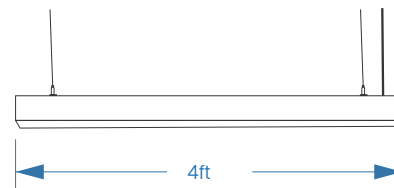

ROMA OFFICE LINEAR

36 | 48 watt LED area luminaire
IP20 | 120° Beam Angle | Surface and
Suspended Mount

Application

A solution for residential, commercial, retail, and Hospitality areas.

Features

- 50/60Hz Frequency
- AC100-265V Rated Voltage
- 3000k-4000k-6000k CCT
- ≥ 0.95 Power Factor
- SMD 2835 LED Type
- $> UGR19$
- SDCM < 4
- Electrical Class I
- Tridonic/Vossloh Schwabe/Meanwell Driver
- Top cable entry
- L80 B10 50 000hrs Rating
- 50 000hrs lifespan

Design Specifications

- Aluminium Housing Body.
- Polycarbonate Lens Diffuser.
- White/ Black Housing Colour
- High uniformity ratio.
- Optional dimming.
- Optional battery backup.
- Low glare ratio
- Flicker Free.
- 2.5 KV Surge Protection

Performance

Dimensions

Photometric Data

ROMA OFFICE LINEAR

36 | 48 watt LED area luminaire
IP20 | 120° Beam Angle | Surface and
Suspended Mount

Technical Specifications

Model No.	Dimensions (mm)	Power	Lumen lm/W	CCT (K)	CRI	Beam Angle	UGR	SDCM
CL00044/**	Φ90*50	7W	120	4000K	>80	120°	19	<3
CL00045/**	Φ105*50	9W	120	4000K	>80	120°	19	<3
CL00046/**	Φ105*50	12W	120	4000K	>80	120°	19	<3
CL00047/**	Φ145*50	9W	120	4000K	>80	120°	19	<3