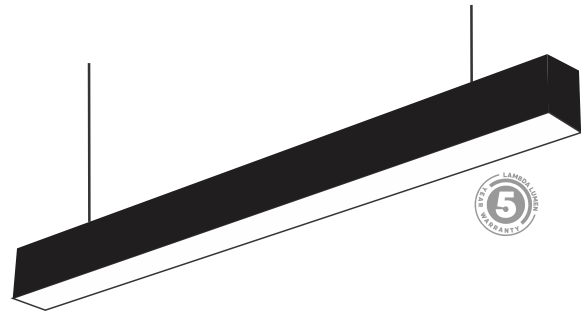

ROMA OFFICE LINEAR

36 | 48 watt LED area luminaire
IP20 | 120° Beam Angle | Surface and
Suspended Mount

Application

A solution for residential, commercial, retail, and Hospitality areas.

Features

- 50/60Hz Frequency
- AC100-265V Rated Voltage
- 3000k-4000k-6000k CCT
- ≥ 0.95 Power Factor
- SMD 2835 LED Type
- $> UGR19$
- SDCM < 4
- Electrical Class I
- Tridonic/Vossloh Schwabe/Meanwell Driver
- Top cable entry
- L80 B10 50 000hrs Rating
- 50 000hrs lifespan

Design Specifications

- Aluminium Housing Body.
- Polycarbonate Lens Diffuser.
- White/ Black Housing Colour
- High uniformity ratio.
- Optional dimming.
- Optional battery backup.
- Low glare ratio
- Flicker Free.
- 2.5 KV Surge Protection

Performance

Dimensions

Photometric Data

ROMA OFFICE LINEAR

36 | 48 watt LED area luminaire
IP20 | 120° Beam Angle | Surface and
Suspended Mount

Technical Specifications

Model No.	Dimensions (mm)	Power	Lumen lm/W	CCT (K)	CRI	Beam Angle	UGR	SDCM
CL00044/**	Φ90*50	7W	120	4000K	>80	120°	19	<3
CL00045/**	Φ105*50	9W	120	4000K	>80	120°	19	<3
CL00046/**	Φ105*50	12W	120	4000K	>80	120°	19	<3
CL00047/**	Φ145*50	9W	120	4000K	>80	120°	19	<3