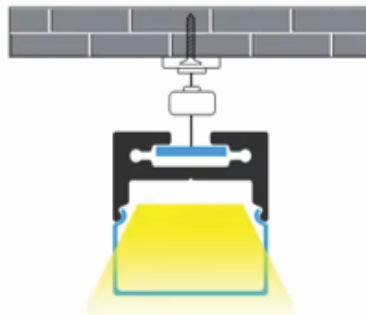

Suspended Installation