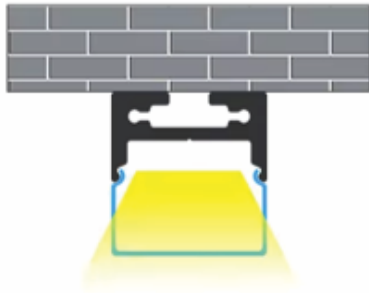

ROMA OFFICE LINEAR

36 | 48 watt LED area luminaire
IP20 | 120° Beam Angle | Surface and
Suspended Mount

Technical Specifications

Model No.	Dimensions (mm)	Power	Lumen lm/W	CCT (K)	CRI	Beam Angle	UGR	SDCM
CL00044/**	Φ90*50	7W	120	4000K	>80	120°	19	<3
CL00045/**	Φ105*50	9W	120	4000K	>80	120°	19	<3
CL00046/**	Φ105*50	12W	120	4000K	>80	120°	19	<3
CL00047/**	Φ145*50	9W	120	4000K	>80	120°	19	<3

Installation

Surface Installation