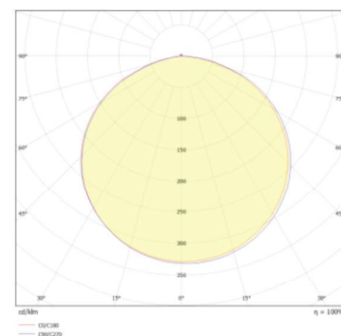

ROMA OFFICE LINEAR

36 | 48 watt LED area luminaire
IP20 | 120° Beam Angle | Surface and
Suspended Mount

Application

A solution for residential, commercial, retail, and Hospitality areas.

Features

- 50/60Hz Frequency
- AC100-265V Rated Voltage
- 3000k-4000k-6000k CCT
- ≥ 0.95 Power Factor
- SMD 2835 LED Type
- $> UGR19$
- SDCM < 4
- Electrical Class I
- Tridonic/Vossloh Schwabe/Meanwell Driver
- Top cable entry
- L80 B10 50 000hrs Rating
- 50 000hrs lifespan

Performance

Dimensions

Photometric Data

ROMA OFFICE LINEAR

36 | 48 watt LED area luminaire
IP20 | 120° Beam Angle | Surface and
Suspended Mount

Technical Specifications

Model No.	Dimensions (mm)	Power	Lumen lm/W	CCT (K)	CRI	Beam Angle	UGR	SDCM
CL00044/**	Φ90*50	7W	120	4000K	>80	120°	19	<3
CL00045/**	Φ105*50	9W	120	4000K	>80	120°	19	<3
CL00046/**	Φ105*50	12W	120	4000K	>80	120°	19	<3
CL00047/**	Φ145*50	9W	120	4000K	>80	120°	19	<3