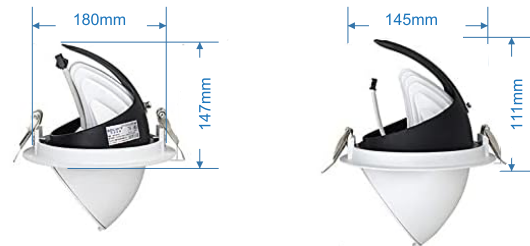

SIPHON RETAIL SPOT

25, 35 watt LED area luminaire
 IP20 | 15°, 24°, 36°, 60° Beam Angle | Recessed Mount

Application

A solution for Commercial, Retail, Industrial, Education and Hospitality areas.

Features

- 50/60Hz Frequency
- 140lm/W Luminaire Efficacy
- 25W|35W Power Consumption
- AC220-240V Rated Voltage
- 3000k-4000k-5000k CCT
- ≥0.9 Power Factor
- COB LED Type
- Tridonic/Vossloh Schwabe/Meannwell Driver
- >UGR19
- SDCM ≤5
- Electrical Class II
- 350 degrees rotate horizontally
- 90 degrees rotate vertically
- 1.5KV Surge Protection
- L80 B10 50 000hrs Rating
- 50 000hrs lifespan

Design Specifications

- Die Cast Aluminium Housing Body.
- UV Resistant Polycarbonate Lens Diffuser.
- White RAL9016 Housing Colour
- 2.5*PC; 4*/6*/8*Aluminum 1090 Optics
- High uniformity ratio.
- Low glare ratio
- Flicker Free.

Performance

Dimensions

Rotation

Model No.	Dimensions (mm)	Power	Lumen lm/W	CCT (K)	CRI	Beam Angle	UGR	SDCM
SRS00101	Ø145*111	25W	140	4000K	>80	15° 24° 36° 60°	19	≤5
SRS00102	Ø180*147	35W	140	4000K	>80	5° 24° 36° 60°	19	≤5