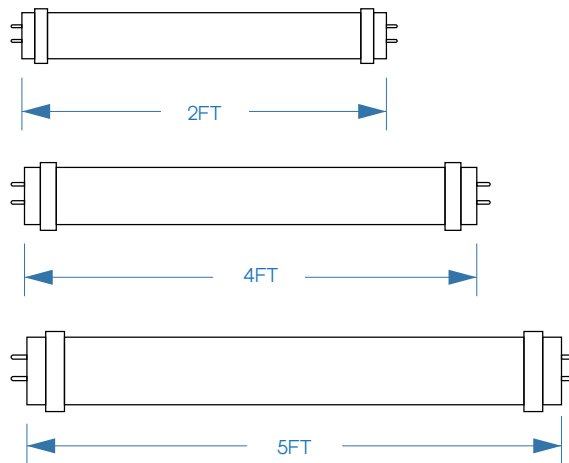

## LED TUBES

8-30 watt LED area luminaire  
IP20 | 30°, 60°, 120° Beam Angle | T8 | T5 Mount

### Design Specifications

- Housing Body: Aluminium.
- Lens Diffuser: Polycarbonate.
- Lens: Clear/Frosted
- Tube Size: T8 | T5

### Dimensions