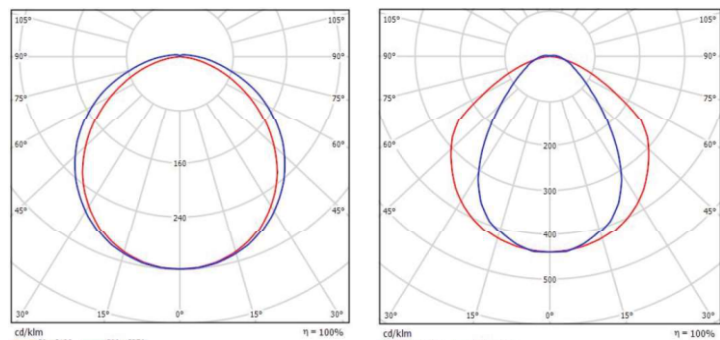

### Features

- Luminaire Efficacy: 110-190lm/W
- Rated Voltage: AC110-265V , 50/60Hz
- CCT: 3000K-4000K-6000K
- Power Factor:  $\geq 0.9$
- LED Type: SMD 2835
- Unified Glare Rate: UGR $>16$
- Colour Consistency: SDCM  $<4$
- Electrical Class: 1
- Colour Rendering Index:  $>80$  |  $>90$
- L&B Rating: L80 B10 @50 000hrs
- Lifespan: 50 000hrs
- Operating Temperature:  $-20^{\circ}\text{C}$ ~ $50^{\circ}\text{C}$

### Dimensions

### Photometric Data

Wide Beam

Narrow Beam