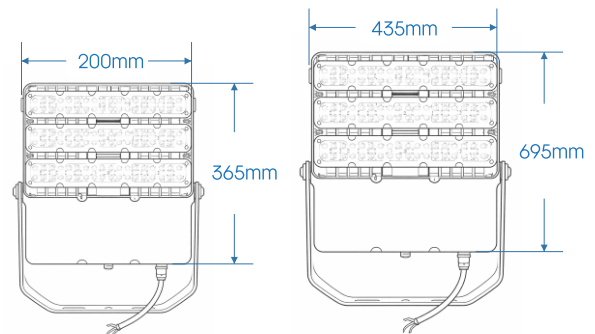

RHINO FLOODLIGHT

30-600 watt LED area luminaire
IP65 | 30°, 60°, 90°, 80°x140° Beam Angle |
Surface Mount

Application

A solution for commercial, retail, Industrial, Education and Hospitality areas.

Features

Design Specifications

- Housing Body: ADC12 Aluminium.
- Lens Diffuser: UV Resistant Polycarbonate.
- Housing Colour: Black
- Surge Protection
- Low glare ratio
- Flicker Free.

Performance

Dimensions

Photometric Data

RHINO FLOODLIGHT

30-600 watt LED area luminaire
 IP65 | 30°, 60°, 90°, 80°x140° Beam Angle |
 Surface Mount

Technical Specifications

Model No.	Dimensions (mm)	Power	Lumen lm/W	CCT (K)	CRI	Beam Angle	UGR	SDCM
FLR00080	346*200*65	50W	160	4000K	>70 >80	80°x140°	19	<4
FLR00081	365*310*60	100W	160	4000K	>70 >80	80°x140°	19	<4
FLR00082	365*365*60	150W	160	4000K	>70 >80	80°x140°	19	<4
FLR00083	365*420*60	200W	160	4000K	>70 >80	80°x140°	19	<4
FLR00084	365*420*60	250W	160	4000K	>70 >80	80°x140°	19	<4
FLR00085	695*385*65	300W	160	4000K	>70 >80	80°x140°	19	<4
FLR00086	695*435*65	400W	160	4000K	>70 >80	80°x140°	19	<4
FLR00087	695*435*65	500W	160	4000K	>70 >80	80°x140°	19	<4
FLR00088	695*435*65	600W	160	4000K	>70 >80	80°x140°	19	<4
FLR00089	346*200*65	50W	160	5000K	>70 >80	80°x140°	19	<4
FLR00090	365*310*60	100W	160	5000K	>70 >80	80°x140°	19	<4
FLR00091	365*365*60	150W	160	5000K	>70 >80	80°x140°	19	<4
FLR00092	365*420*60	200W	160	5000K	>70 >80	80°x140°	19	<4
FLR00093	365*420*60	250W	160	5000K	>70 >80	80°x140°	19	<4
FLR00094	695*385*65	300W	160	5000K	>70 >80	80°x140°	19	<4
FLR00095	695*435*65	400W	160	5000K	>70 >80	80°x140°	19	<4
FLR00096	695*435*65	500W	160	5000K	>70 >80	80°x140°	19	<4
FLR00097	695*435*65	600W	160	5000K	>70 >80	80°x140°	19	<4