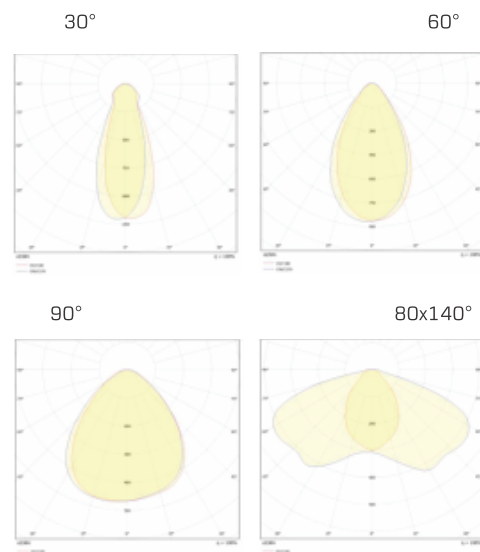

RHINO FLOODLIGHT

30-600 watt LED area luminaire
IP65 | 30°, 60°, 90°, 80°x140° Beam Angle |
Surface Mount

Application

A solution for commercial, retail, Industrial, Education and Hospitality areas.

Features

RHINO FLOODLIGHT

30-600 watt LED area luminaire
 IP65 | 30°, 60°, 90°, 80°x140° Beam Angle |
 Surface Mount

Technical Specifications

Model No.	Dimensions (mm)	Power	Lumen lm/W	CCT (K)	CRI	Beam Angle	UGR	SDCM
FLR00080	346*200*65	50W	160	4000K	>70 >80	80°x140°	19	<4
FLR00081	365*310*60	100W	160	4000K	>70 >80	80°x140°	19	<4
FLR00082	365*365*60	150W	160	4000K	>70 >80	80°x140°	19	<4
FLR00083	365*420*60	200W	160	4000K	>70 >80	80°x140°	19	<4
FLR00084	365*420*60	250W	160	4000K	>70 >80	80°x140°	19	<4
FLR00085	695*385*65	300W	160	4000K	>70 >80	80°x140°	19	<4
FLR00086	695*435*65	400W	160	4000K	>70 >80	80°x140°	19	<4
FLR00087	695*435*65	500W	160	4000K	>70 >80	80°x140°	19	<4
FLR00088	695*435*65	600W	160	4000K	>70 >80	80°x140°	19	<4
FLR00089	346*200*65	50W	160	5000K	>70 >80	80°x140°	19	<4
FLR00090	365*310*60	100W	160	5000K	>70 >80	80°x140°	19	<4
FLR00091	365*365*60	150W	160	5000K	>70 >80	80°x140°	19	<4
FLR00092	365*420*60	200W	160	5000K	>70 >80	80°x140°	19	<4
FLR00093	365*420*60	250W	160	5000K	>70 >80	80°x140°	19	<4
FLR00094	695*385*65	300W	160	5000K	>70 >80	80°x140°	19	<4
FLR00095	695*435*65	400W	160	5000K	>70 >80	80°x140°	19	<4
FLR00096	695*435*65	500W	160	5000K	>70 >80	80°x140°	19	<4
FLR00097	695*435*65	600W	160	5000K	>70 >80	80°x140°	19	<4