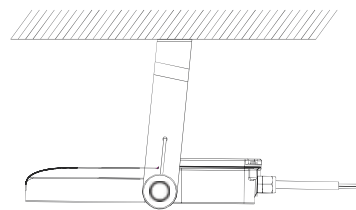

RHINO FLOODLIGHT

30-600 watt LED area luminaire
IP65 | 30°, 60°, 90°, 80°x140° Beam Angle |
Surface Mount

Technical Specifications

Model No.	Dimensions (mm)	Power	Lumen lm/W	CCT (K)	CRI	Beam Angle	UGR	SDCM
FLR00080	346*200*65	50W	160	4000K	>70 | >80	80°x140°	19	<4
FLR00081	365*310*60	100W	160	4000K	>70 | >80	80°x140°	19	<4
FLR00082	365*365*60	150W	160	4000K	>70 | >80	80°x140°	19	<4
FLR00083	365*420*60	200W	160	4000K	>70 | >80	80°x140°	19	<4
FLR00084	365*420*60	250W	160	4000K	>70 | >80	80°x140°	19	<4
FLR00085	695*385*65	300W	160	4000K	>70 | >80	80°x140°	19	<4
FLR00086	695*435*65	400W	160	4000K	>70 | >80	80°x140°	19	<4
FLR00087	695*435*65	500W	160	4000K	>70 | >80	80°x140°	19	<4
FLR00088	695*435*65	600W	160	4000K	>70 | >80	80°x140°	19	<4
FLR00089	346*200*65	50W	160	5000K	>70 | >80	80°x140°	19	<4
FLR00090	365*310*60	100W	160	5000K	>70 | >80	80°x140°	19	<4
FLR00091	365*365*60	150W	160	5000K	>70 | >80	80°x140°	19	<4
FLR00092	365*420*60	200W	160	5000K	>70 | >80	80°x140°	19	<4
FLR00093	365*420*60	250W	160	5000K	>70 | >80	80°x140°	19	<4
FLR00094	695*385*65	300W	160	5000K	>70 | >80	80°x140°	19	<4
FLR00095	695*435*65	400W	160	5000K	>70 | >80	80°x140°	19	<4
FLR00096	695*435*65	500W	160	5000K	>70 | >80	80°x140°	19	<4
FLR00097	695*435*65	600W	160	5000K	>70 | >80	80°x140°	19	<4

Mounting Options