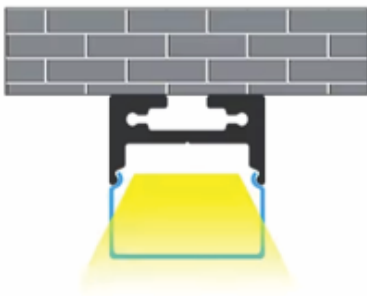

ROMA OFFICE LINEAR

36 | 48 watt LED area luminaire
IP20 | 120° Beam Angle | Surface and
Suspended Mount

Technical Specifications

Model No.	Dimensions (mm)	Power	Lumen lm/W	CCT (K)	CRI	Beam Angle	UGR	SDCM
CL00044/**	Φ90*50	7W	120	4000K	>80	120°	19	<3
CL00045/**	Φ105*50	9W	120	4000K	>80	120°	19	<3
CL00046/**	Φ105*50	12W	120	4000K	>80	120°	19	<3
CL00047/**	Φ145*50	9W	120	4000K	>80	120°	19	<3

Installation

Surface Installation