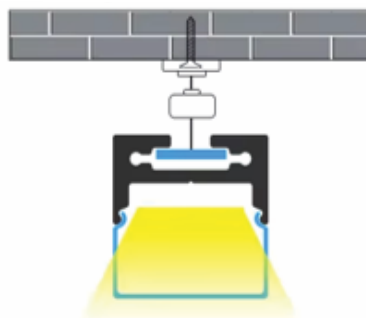

Suspended Installation