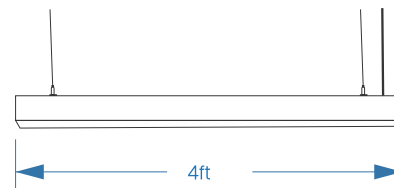

ROMA OFFICE LINEAR

36 | 48 watt LED area luminaire
IP20 | 120° Beam Angle | Surface and
Suspended Mount

Application

A solution for residential, commercial, retail, and Hospitality areas.

Features

- Rated Voltage: AC100-265V, 50/60Hz
- CCT: 3000k-4000k-6000k
- Power Factor: ≥ 0.95
- LED Type: SMD 2835
- $>UGR19$
- SDCM <4
- Electrical Class I
- Driver Type: Tridonic/Vossloh Schwabe/Meanwell
- Cable entry: Top
- L&B Rating: L80 B10 50 000hrs
- Lifespan: 50 000hrs

Design Specifications

- Housing Body: Aluminium.
- Lens Diffuser: Polycarbonate.
- Housing Colour: White/ Black
- Flicker Free.
- 2.5 KV Surge Protection

Performance

Dimensions

Photometric Data

ROMA OFFICE LINEAR

36 | 48 watt LED area luminaire
IP20 | 120° Beam Angle | Surface and
Suspended Mount

Technical Specifications

Model No.	Dimensions (mm)	Power	Lumen lm/W	CCT (K)	CRI	Beam Angle	UGR	SDCM
CL00044/**	Φ90*50	7W	120	4000K	>80	120°	19	<3
CL00045/**	Φ105*50	9W	120	4000K	>80	120°	19	<3
CL00046/**	Φ105*50	12W	120	4000K	>80	120°	19	<3
CL00047/**	Φ145*50	9W	120	4000K	>80	120°	19	<3