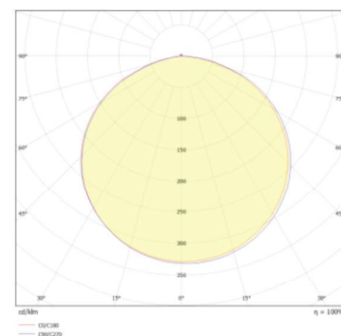

Photometric Data