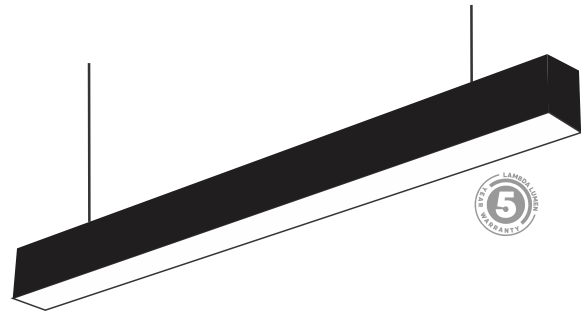

ROMA OFFICE LINEAR

36 | 48 watt LED area luminaire
IP20 | 120° Beam Angle | Surface and
Suspended Mount

Application

A solution for residential, commercial, retail, and Hospitality areas.

Features

- Rated Voltage: AC100-265V, 50/60Hz
- CCT: 3000k-4000k-6000k
- Power Factor: ≥ 0.95
- LED Type: SMD 2835
- $>UGR19$
- SDCM <4
- Electrical Class I
- Driver Type: Tridonic/Vossloh Schwabe/Meanwell
- Cable entry: Top
- L&B Rating: L80 B10 50 000hrs
- Lifespan: 50 000hrs

Design Specifications

- Housing Body: Aluminium.
- Lens Diffuser: Polycarbonate.
- Housing Colour: White/ Black
- Flicker Free.
- 2.5 KV Surge Protection

Performance

Dimensions

Photometric Data

ROMA OFFICE LINEAR

36 | 48 watt LED area luminaire
IP20 | 120° Beam Angle | Surface and
Suspended Mount

Technical Specifications

Model No.	Dimensions (mm)	Power	Lumen lm/W	CCT (K)	CRI	Beam Angle	UGR	SDCM
CL00044/**	Φ90*50	7W	120	4000K	>80	120°	19	<3
CL00045/**	Φ105*50	9W	120	4000K	>80	120°	19	<3
CL00046/**	Φ105*50	12W	120	4000K	>80	120°	19	<3
CL00047/**	Φ145*50	9W	120	4000K	>80	120°	19	<3