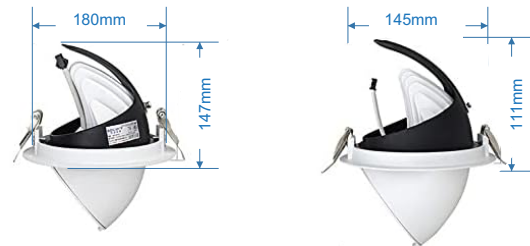

SIPHON RETAIL SPOT

25, 35 watt LED area luminaire
 IP20 | 15°, 24°, 36°, 60° Beam Angle | Recessed Mount

Application

A solution for Commercial, Retail, Industrial, Education and Hospitality areas.

Features

- 50/60Hz Frequency
- 140lm/W Luminaire Efficacy
- 25W|35W Power Consumption
- AC220-240V Rated Voltage
- 3000k-4000k-5000k CCT
- ≥0.9 Power Factor
- COB LED Type
- Tridonic/Vossloh Schwabe/Meanwell Driver
- >UGR19
- SDCM ≤5
- Electrical Class II
- 350 degrees rotate horizontally
- 90 degrees rotate vertically
- 1.5KV Surge Protection
- L80 B10 50 000hrs Rating
- 50 000hrs lifespan

Design Specifications

- Die Cast Aluminium Housing Body.
- UV Resistant Polycarbonate Lens Diffuser.
- White RAL9016 Housing Colour
- 2.5*PC; 4*/6*/8*Aluminum 1090 Optics
- High uniformity ratio.
- Low glare ratio
- Flicker Free.

Performance

Dimensions

Rotation

Model No.	Dimensions (mm)	Power	Lumen lm/W	CCT (K)	CRI	Beam Angle	UGR	SDCM
SRS00101	Ø145*111	25W	140	4000K	>80	15° 24° 36° 60°	19	≤5
SRS00102	Ø180*147	35W	140	4000K	>80	5° 24° 36° 60°	19	≤5